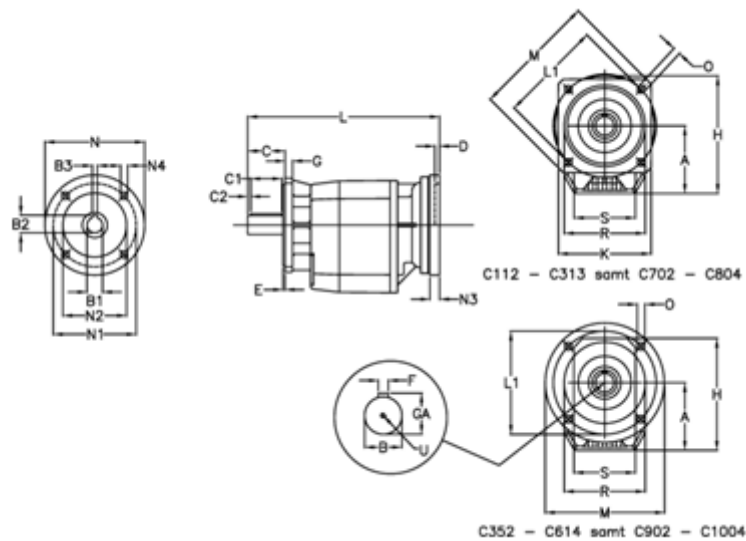

Article number: 40600802222460

Description: Helical gearbox
C802F-22,2-P180B5

Measures

A = 247.0	D = 6.0	L1 = 350	R = 320
B = 80	E = 5	M = 400	S = 300
B1 = 48	F = 22	N = 350	U = M20x42
B2 = 51.8	G = 20	N1 = 300	
B3 = 14	GA = 85.0	N2 = 250	
C = 140	H = 422.0	N3 = 23	
C1 = 110	K = 350	N4 = 18	
C2 = 15	L = 635.0	O = 18.0	